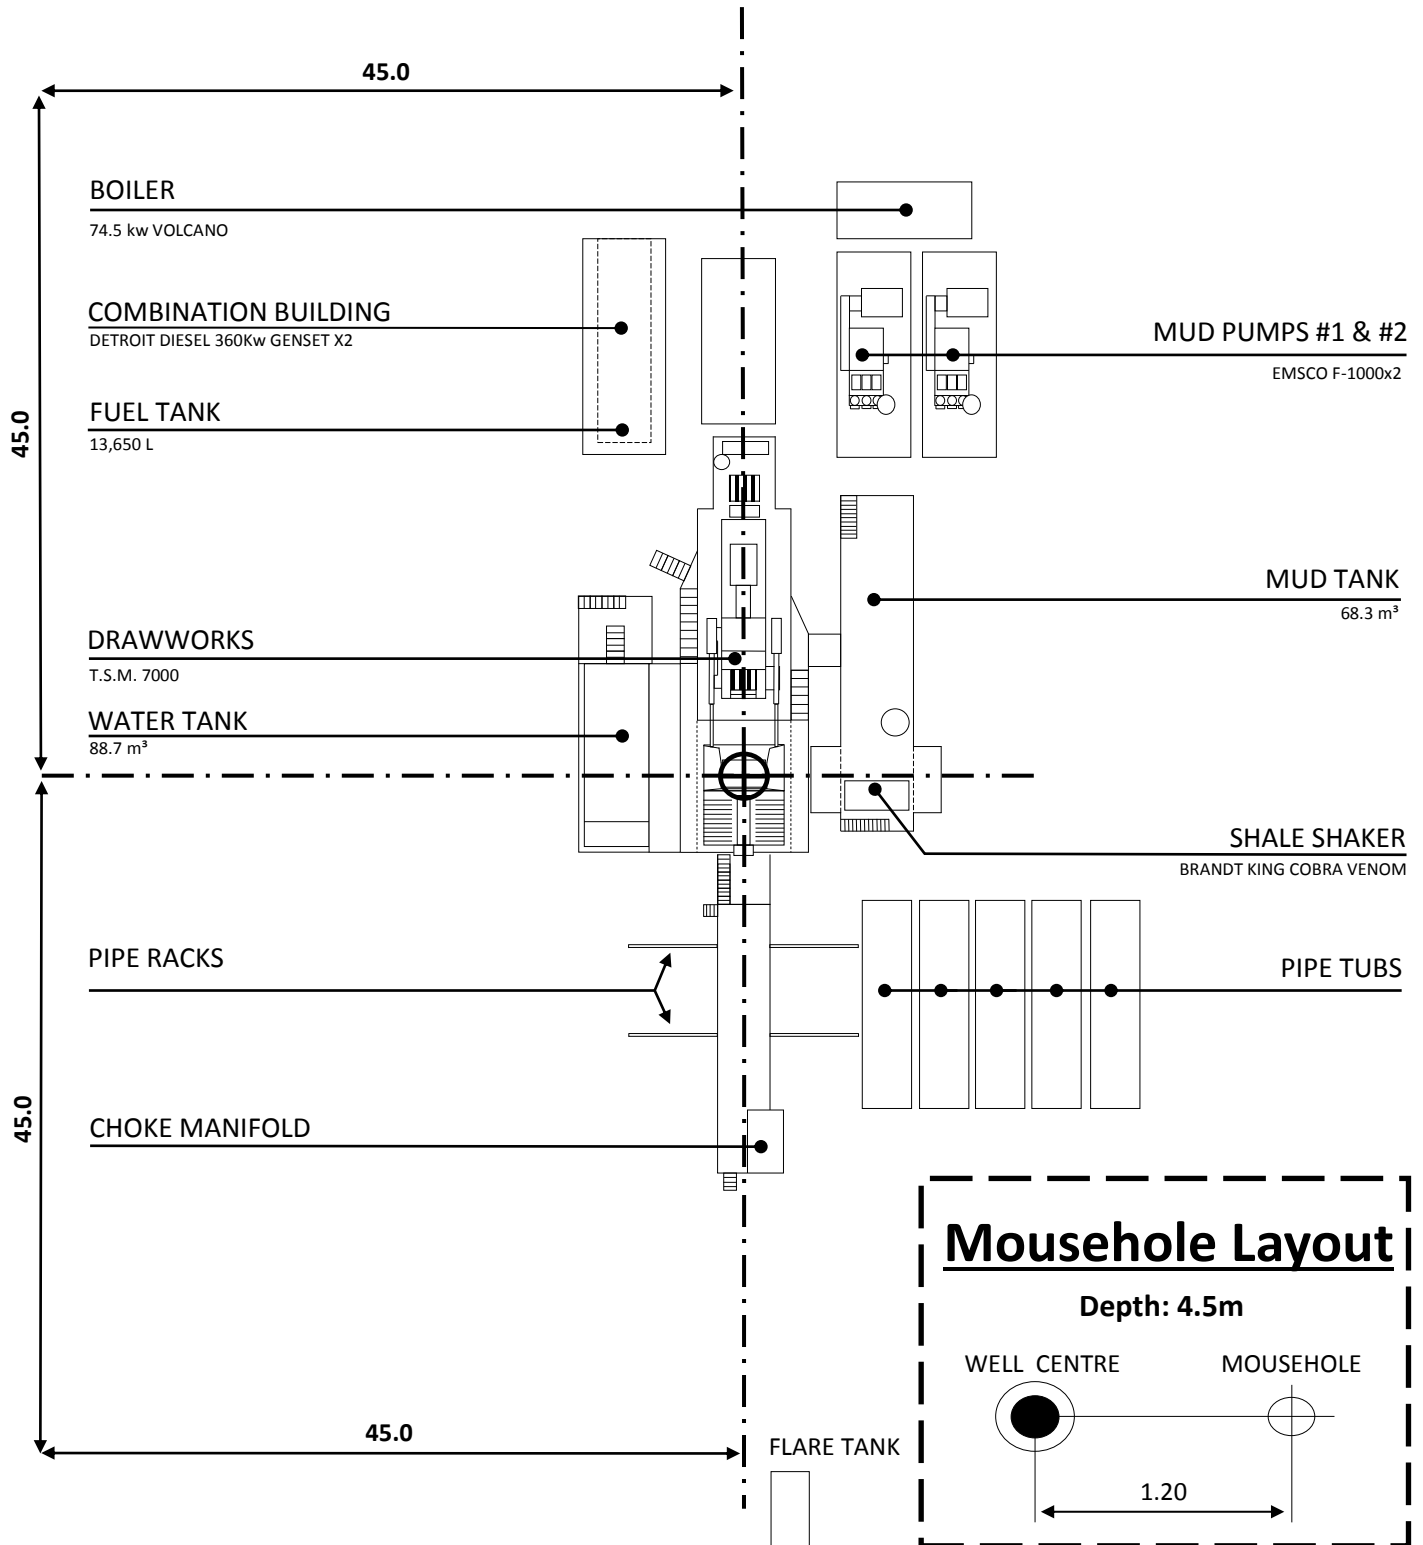

RIG LAYOUT

Rig #12

Telescopic Double FDS 250 TON TOP DRIVE

T.S.M. 7000

3200m (V) / 4200m (Hz)

December 2017

NOTE: All dimensions are in metres, unless noted otherwise