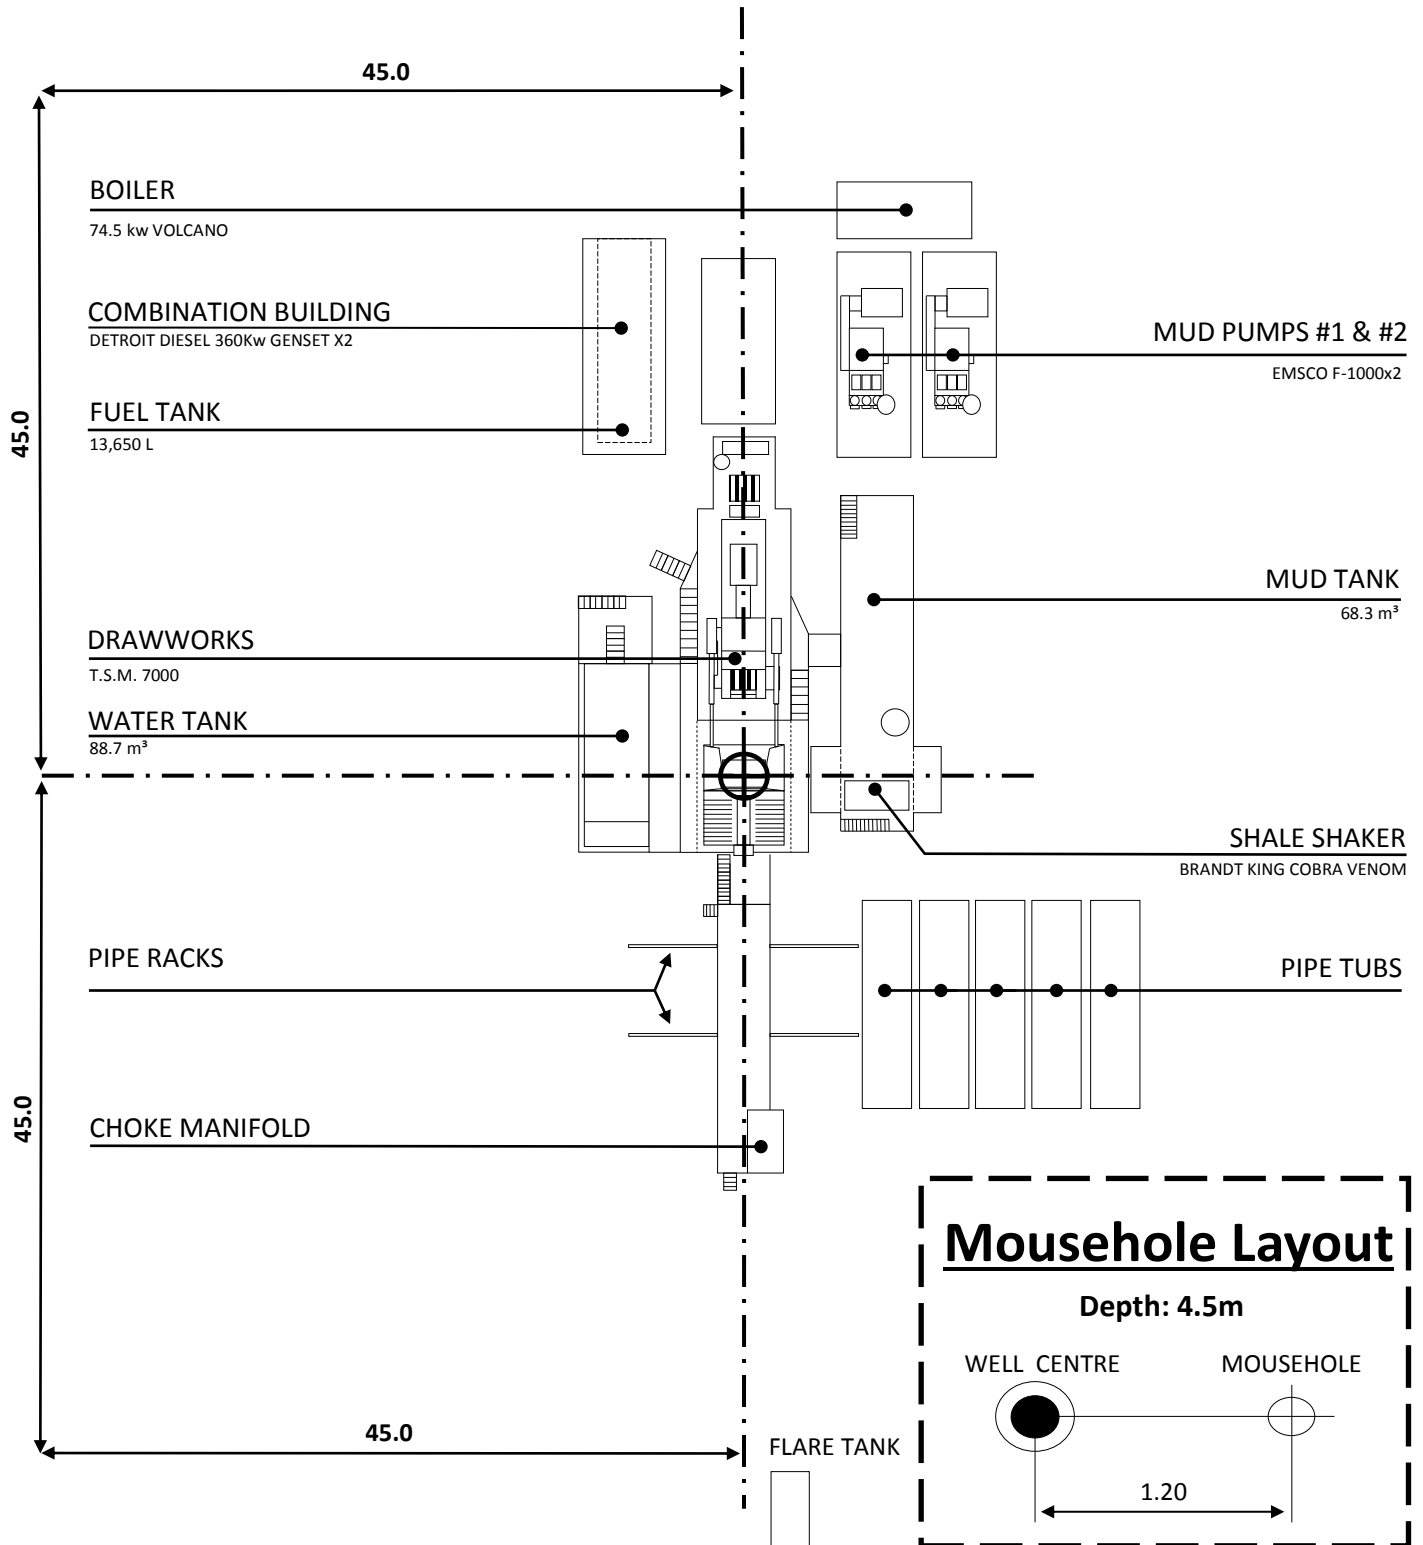

RIG LAYOUT

Rig #12

Telescopic Double FDS 250 TON TOP DRIVE

T.S.M. 7000

3200m (V) / 4200m (Hz)

August 2018

NOTE: All dimensions are in metres, unless noted otherwise